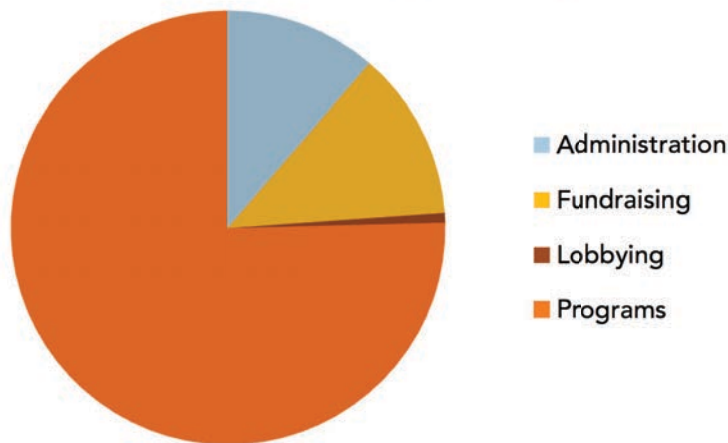

Fiscal Year 2017 Spending

**Partners for a Hunger-Free Oregon
Board of Directors (as of February 2018)**

Rowena Norman, Board Chair Feeding America | Robert Cato, Vice Chair Zenger Farms
Arnie Gardner, Treasurer Nike | Liz Adams, PhD, RD OHSU School of Public Health & Preventative
Medicine | Donalda Dodson Oregon Child Development Coalition | Brian Frank, MD Oregon Health
Sciences University | Andrew Hogan Street Roots | Jacqueline Leung Micronesia Islander Community
Suzanne K. McLemore Cambia Health Solutions | Merrin Permut Legacy Health Partners
Rabia (Ruby) Shirazi (re)solution lab | Sue Woodbury Women Infants and Children Program